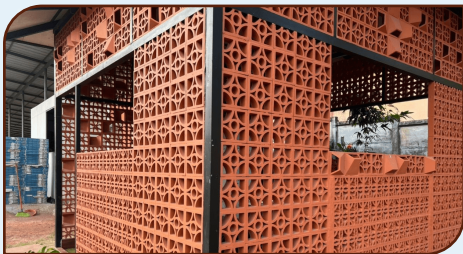

HOUSE OF ROOFING & HOME DECOR

CLAY JAALIS (Terracotta)

Size : 8.5" X 8.5" x 2.5"
Weight : 2.4 Kg / Pc.
No. of Jaali / Box : 4 Pcs.
Coverage Sq.ft. / Box : 2 Sq.ft.
Weight per box : 9.8 Kg.

UPVC WINDOW

Unplasticized Polyvinyl Chloride Window

All Weather Resistant & Rigid.
Size : Customised

WPC DECKING

Size : 146 X 25 X 2900 MM
Area Per Panel : 4.56 sq.ft.

WPC WALL CLADDING

Length : 9.51 ft.
Width : 8.62 inch
Thickness : 26 mm
Area Per Panel : 6.83 sq.ft.

BAMBOO MATS

Size : 6ft x 4ft
Thickness : 3mm, 4mm, 6mm, 9mm
Application : Ceiling, Wall, Internal Partitions,
Decorative Chatai etc.
100% Waterproof

WOODEN FLOORING

Length : 4 ft.
Thickness : 8mm
Groove Size : 0.5 mm

STONE COATED METAL SHEETS

Tile Size : 1340 mm x 420 mm (6.06 sq.ft.)
Coverage Size : 12900 mm x 370 mm
Thickness : 0.45 mm
Al+Zn Coating : 80-100 g/m²
Weight : 2.6-2.7 Kg/Pc.

VPN ROOF SHINGLES

Laminated Double Layer