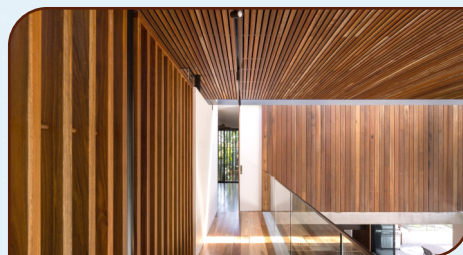

WPC WALL CLADDING

Length : 9.51 ft.
Width : 8.62 inch
Thickness : 26 mm
Area Per Panel : 6.83 sq.ft.