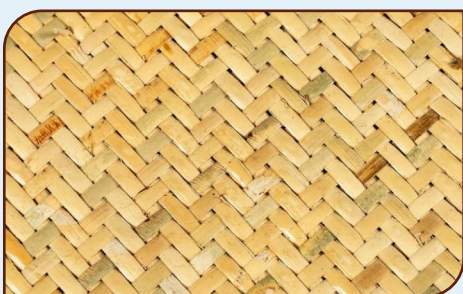

All Weather Resistant & Rigid.
Size : Customised

WPC DECKING

Size : 146 X 25 X 2900 MM
Area Per Panel : 4.56 sq.ft.

WPC WALL CLADDING

Length : 9.51 ft.
Width : 8.62 inch
Thickness : 26 mm
Area Per Panel : 6.83 sq.ft.

BAMBOO MATS

Size : 6ft x 4ft
Thickness : 3mm, 4mm, 6mm, 9mm
Application : Ceiling, Wall, Internal Partitions,
Decorative Chatai etc.
100% Waterproof

WOODEN FLOORING

Length : 4 ft.
Thickness : 8mm
Groove Size : 0.5 mm